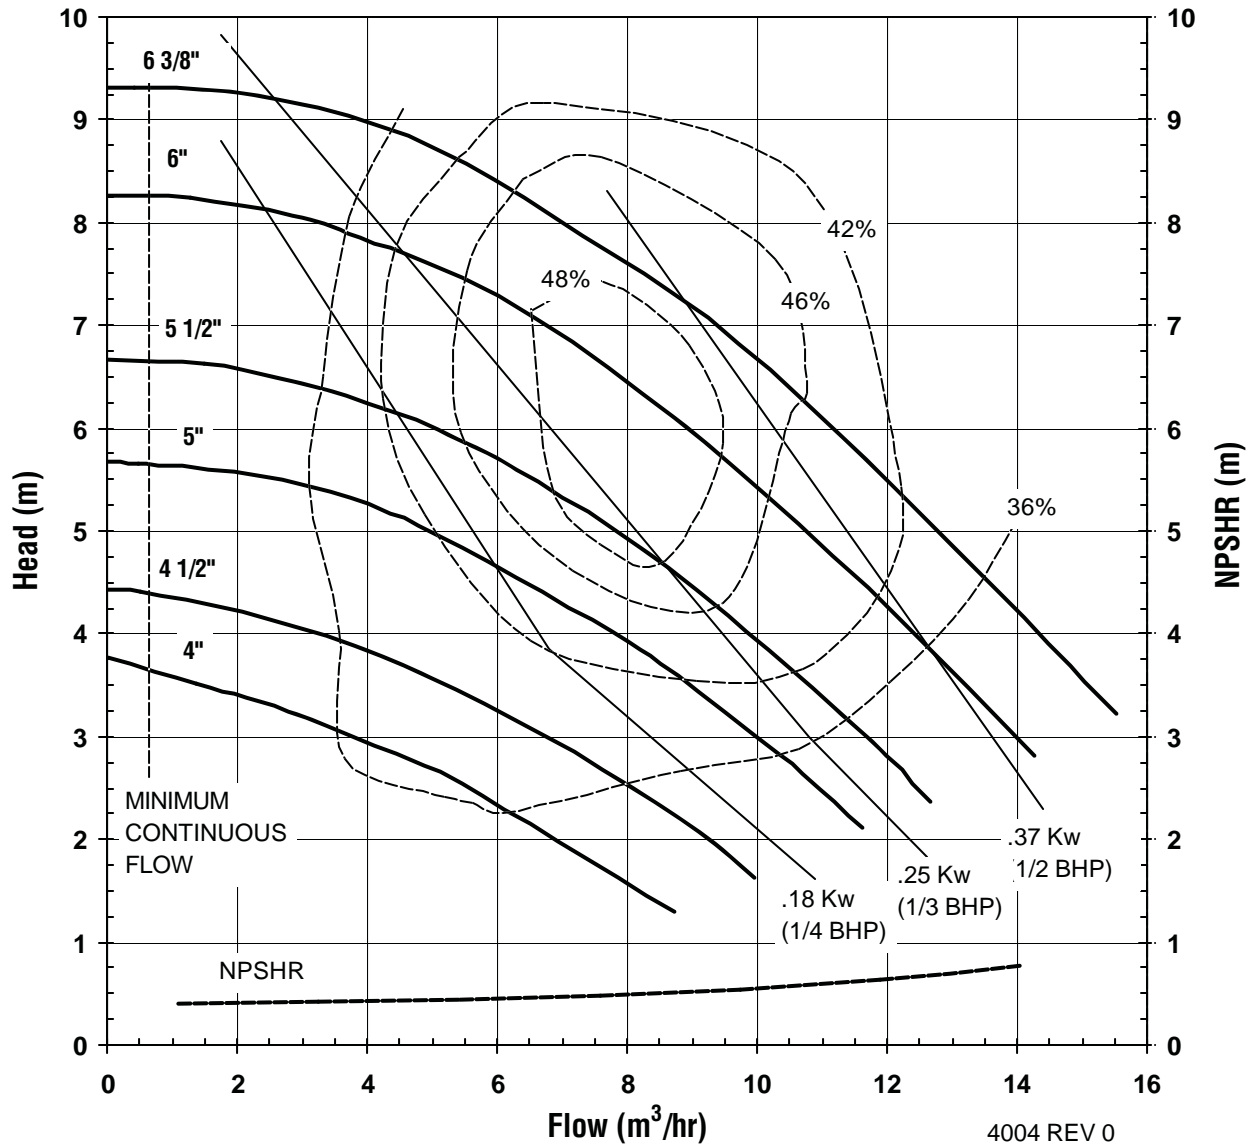

**UC SERIES
STANDARD HORIZONTAL
PERFORMANCE CURVE**

**MODEL UC1516
1450 rpm, 50 Hz
Suction: 1 1/2"
Discharge: 1"**

4004 REV 0
12/08/00