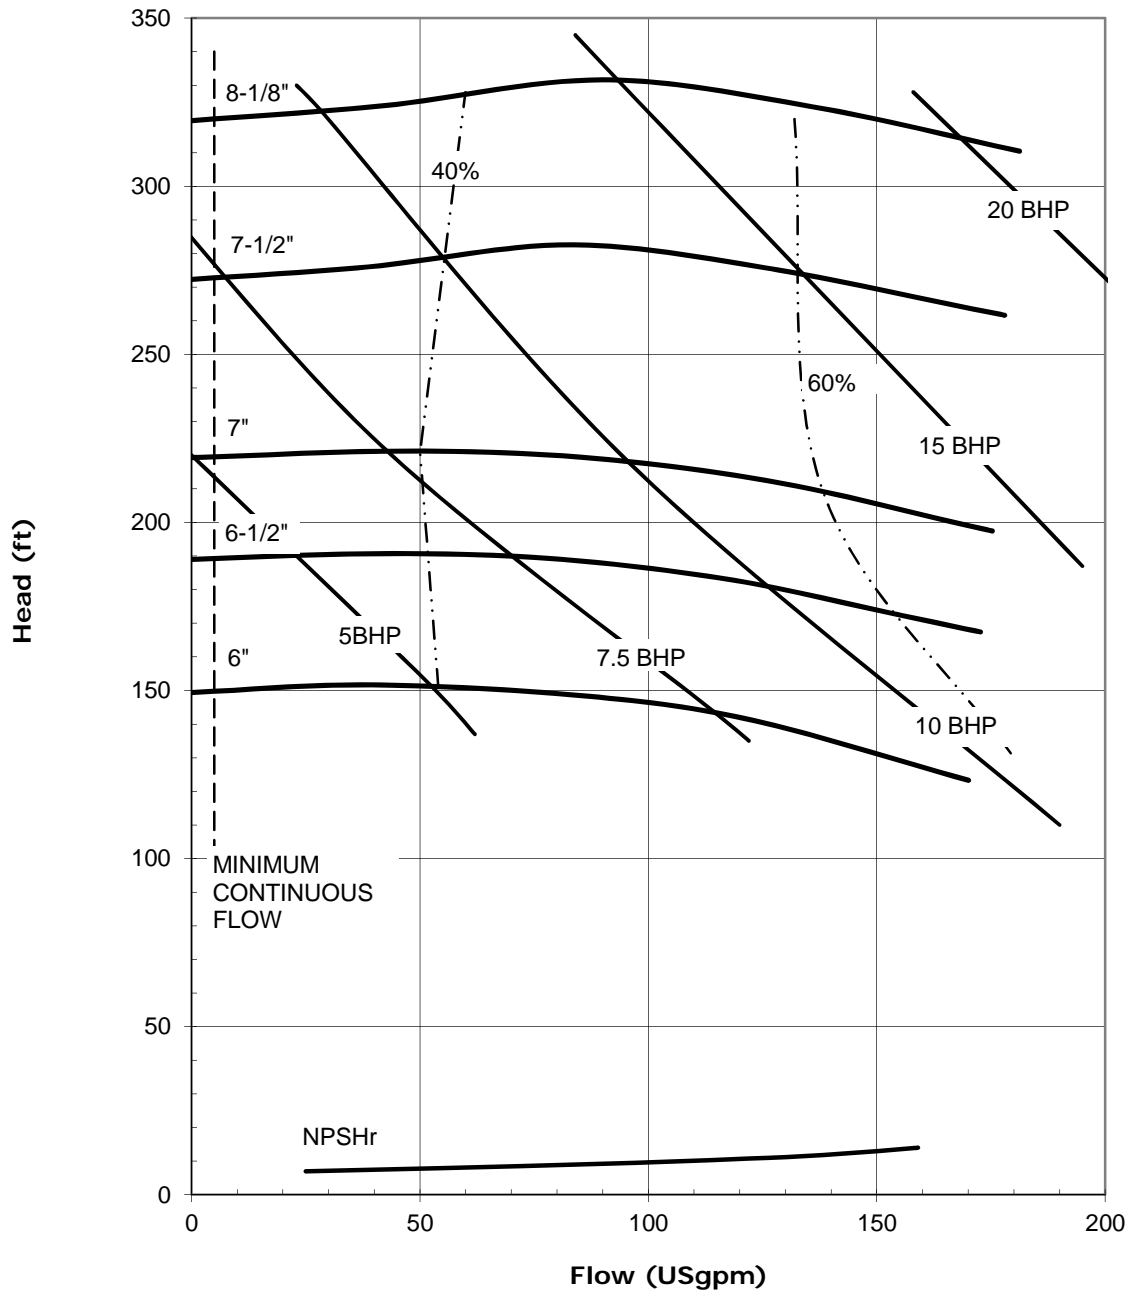

**MODEL UC1516
1450 rpm, 50 Hz
Suction: 1 1/2"
Discharge: 1"**

4004 REV 0
12/08/00

UC SERIES STANDARD HORIZONTAL PERFORMANCE CURVE

Model: 1518
3500 rpm, 60 Hz
Suction: 1-1/2"
Discharge: 1"

UC SERIES STANDARD HORIZONTAL PERFORMANCE CURVE