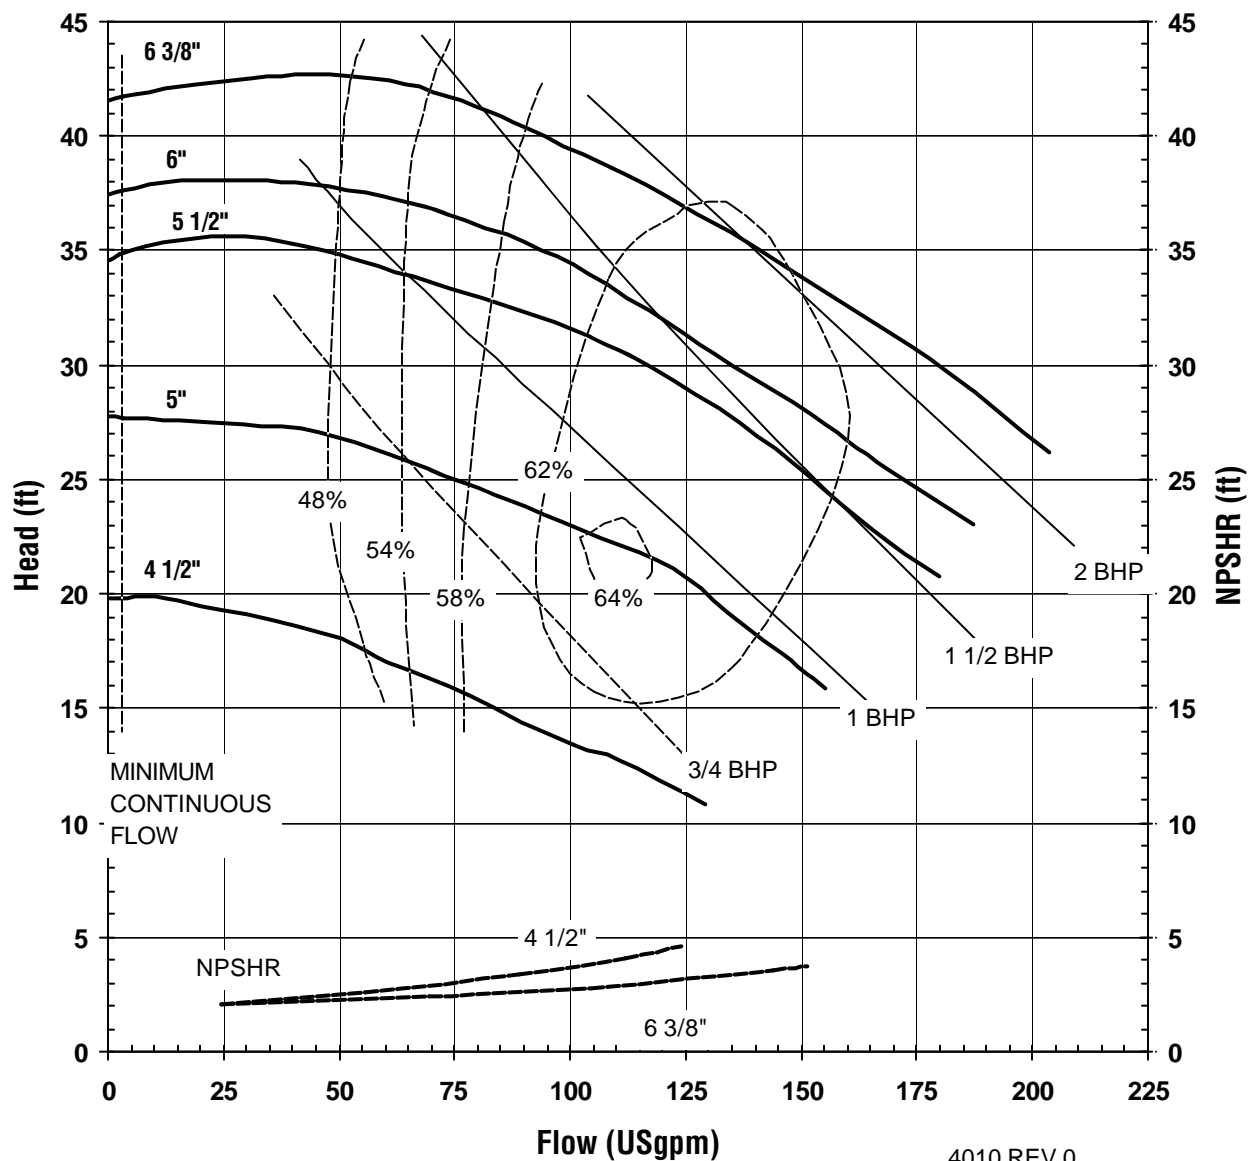

Model: 1518
1450 rpm, 50 Hz
Suction: 1-1/2"
Discharge: 1"

UC SERIES STANDARD HORIZONTAL PERFORMANCE CURVE

MODEL UC326
3500 rpm, 60 Hz
Suction: 3"
Discharge: 2"

4009 REV 0
12/08/00

UC SERIES STANDARD HORIZONTAL PERFORMANCE CURVE

MODEL UC326
1750 rpm, 60 Hz
Suction: 3"
Discharge: 2"

4010 REV 0
12/08/00

**UC SERIES
STANDARD HORIZONTAL
PERFORMANCE CURVE**

**MODEL UC326
2900 rpm, 50 Hz
Suction: 3"
Discharge: 2"**

4011 REV 0
12/08/00

UC SERIES STANDARD HORIZONTAL PERFORMANCE CURVE