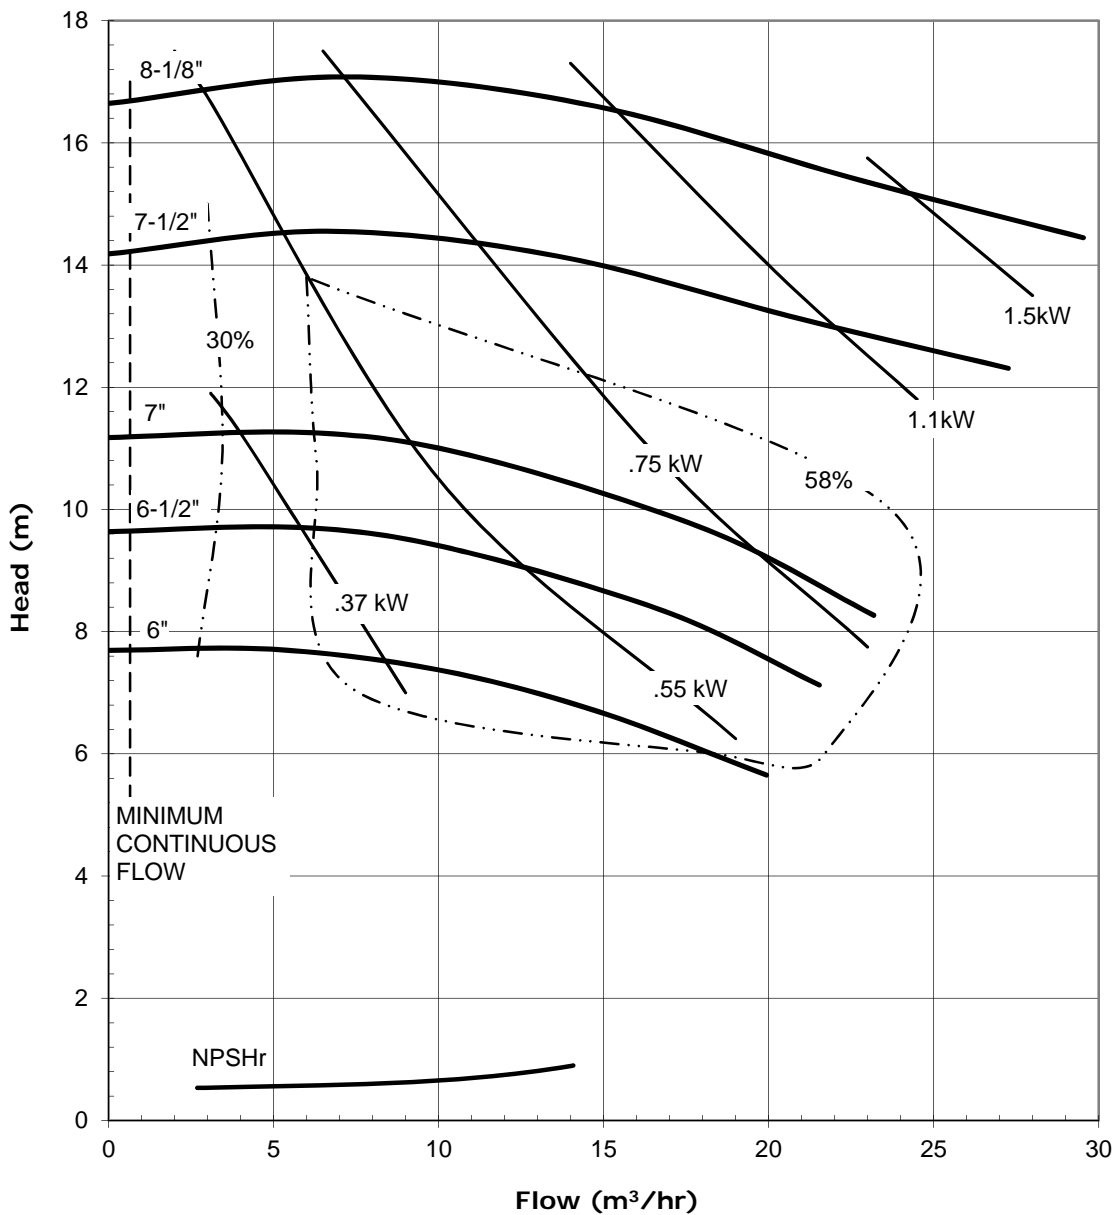

UC SERIES STANDARD HORIZONTAL PERFORMANCE CURVE

Model: 1518
1450 rpm, 50 Hz
Suction: 1-1/2"
Discharge: 1"