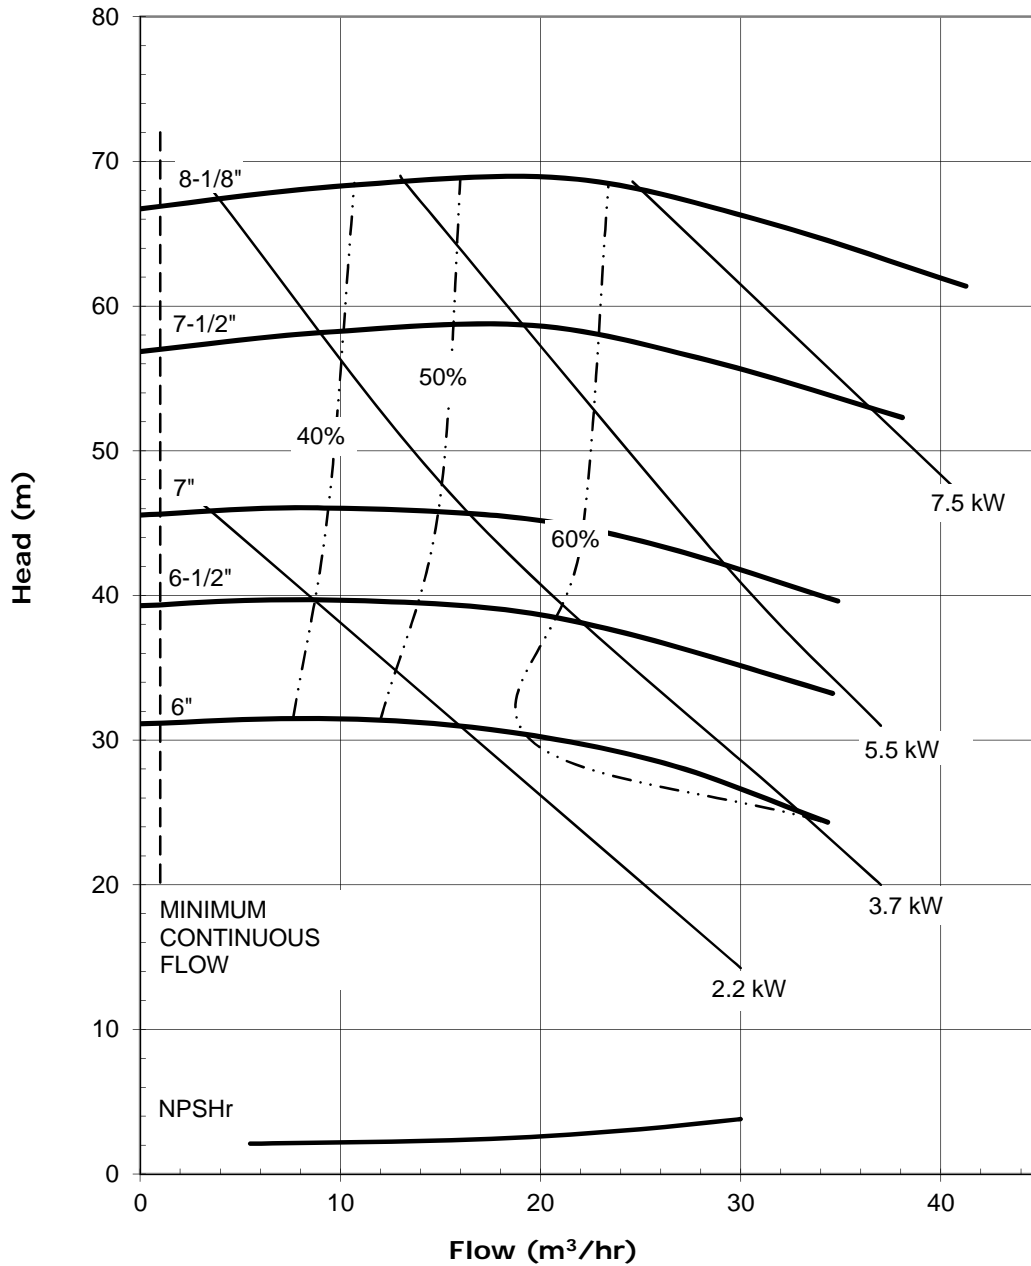

UC SERIES STANDARD HORIZONTAL PERFORMANCE CURVE

Model: 1518
2900 rpm, 50 Hz
Suction: 1-1/2"
Discharge: 1"