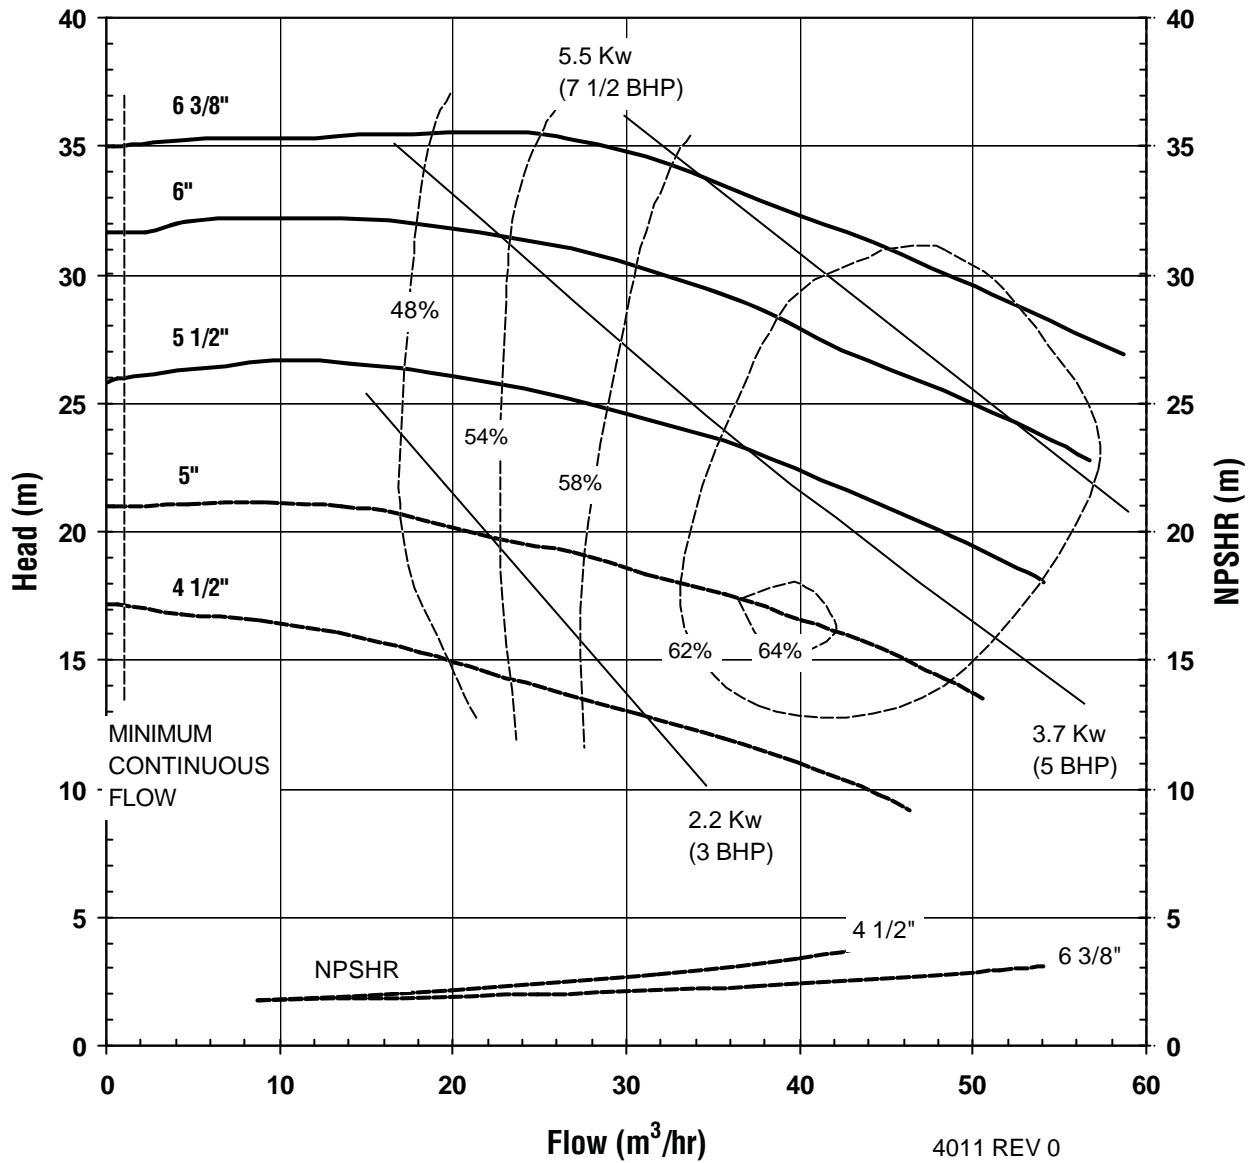

Model: 1518
1450 rpm, 50 Hz
Suction: 1-1/2"
Discharge: 1"

UC SERIES STANDARD HORIZONTAL PERFORMANCE CURVE

MODEL UC326
3500 rpm, 60 Hz
Suction: 3"
Discharge: 2"

4009 REV 0
12/08/00

UC SERIES STANDARD HORIZONTAL PERFORMANCE CURVE

MODEL UC326
1750 rpm, 60 Hz
Suction: 3"
Discharge: 2"

4010 REV 0
12/08/00

**UC SERIES
STANDARD HORIZONTAL
PERFORMANCE CURVE**

**MODEL UC326
2900 rpm, 50 Hz
Suction: 3"
Discharge: 2"**

4011 REV 0
12/08/00

UC SERIES STANDARD HORIZONTAL PERFORMANCE CURVE