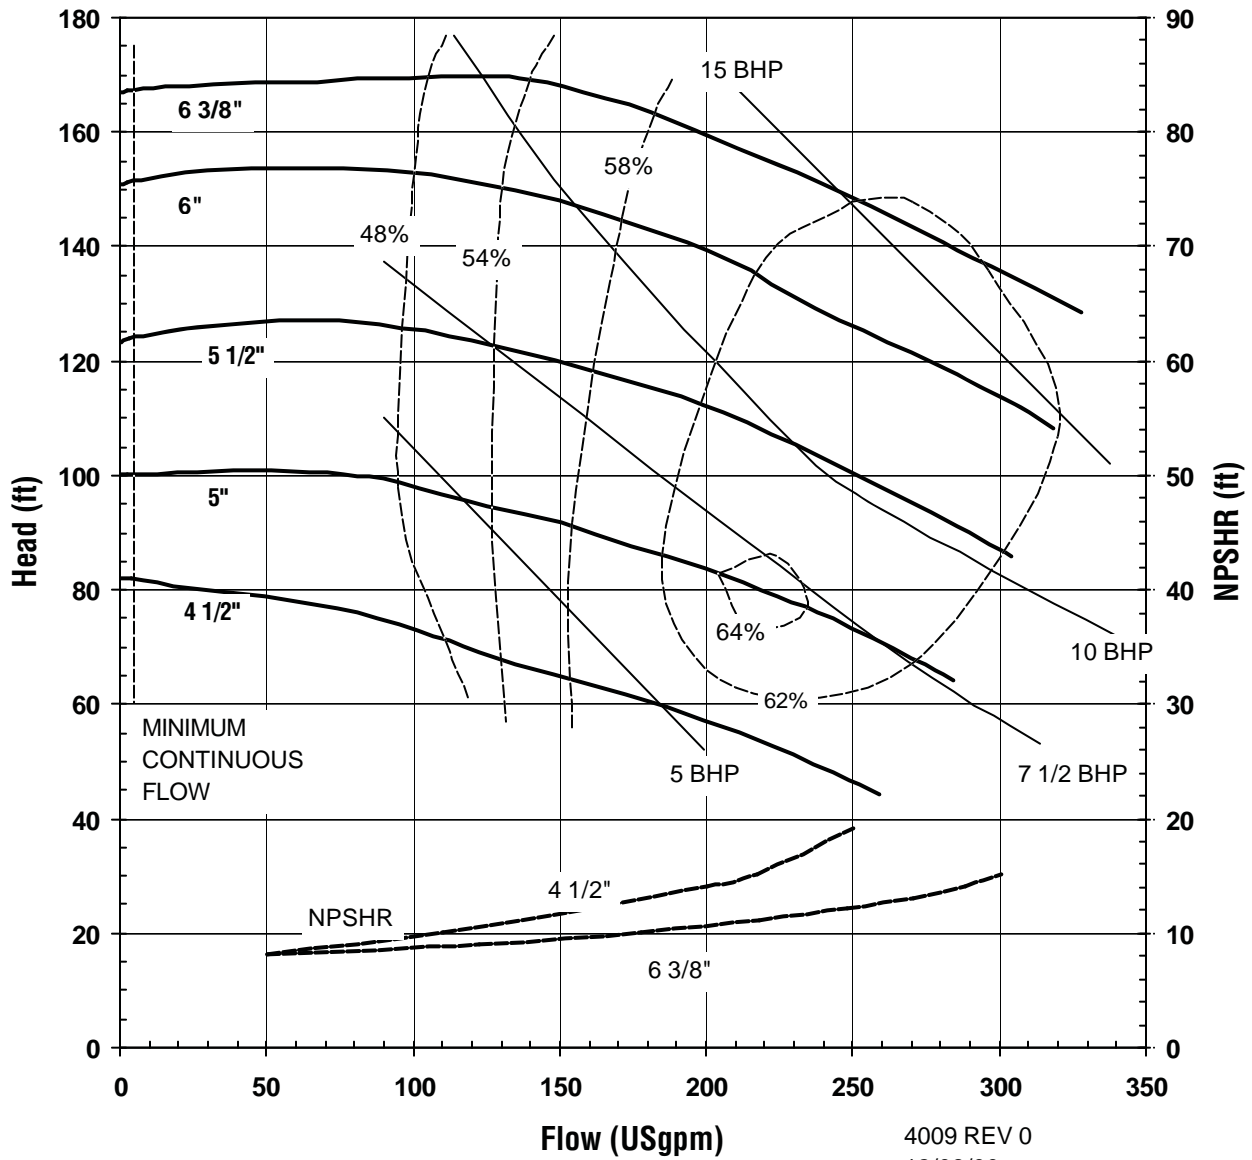

Model: 1518
1750 rpm, 60 Hz
Suction: 1-1/2"
Discharge: 1"

UC SERIES STANDARD HORIZONTAL PERFORMANCE CURVE

Model: 1518
2900 rpm, 50 Hz
Suction: 1-1/2"
Discharge: 1"

UC SERIES STANDARD HORIZONTAL PERFORMANCE CURVE

Model: 1518
1450 rpm, 50 Hz
Suction: 1-1/2"
Discharge: 1"

UC SERIES STANDARD HORIZONTAL PERFORMANCE CURVE

MODEL UC326
3500 rpm, 60 Hz
Suction: 3"
Discharge: 2"

4009 REV 0
12/08/00

UC SERIES STANDARD HORIZONTAL PERFORMANCE CURVE