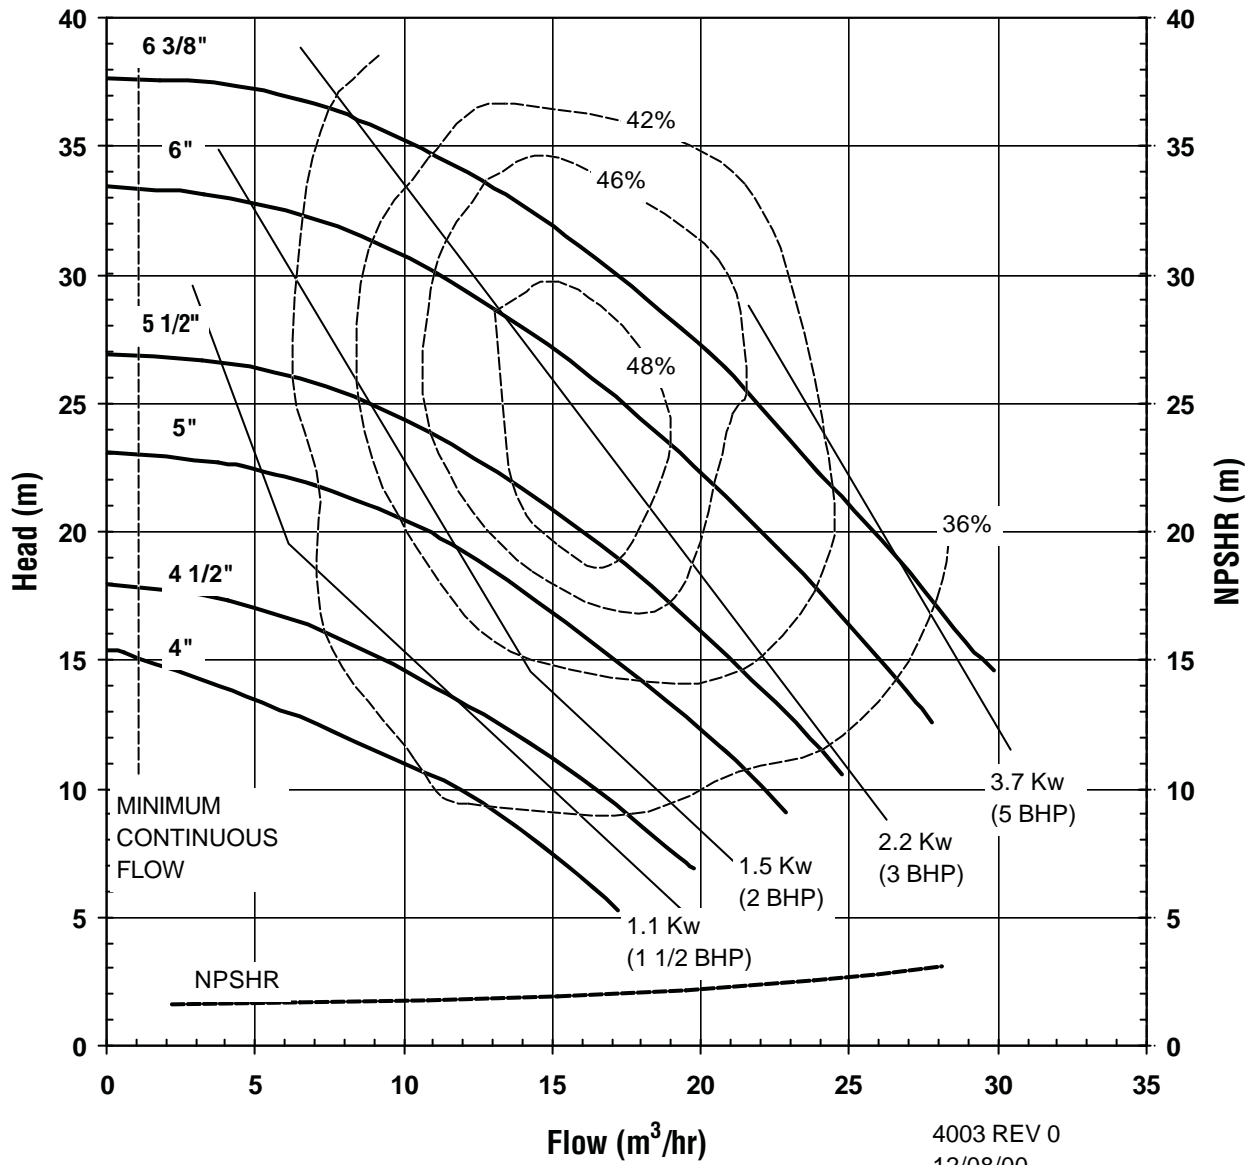

4002 REV 0
12/08/00

**UC SERIES
STANDARD HORIZONTAL
PERFORMANCE CURVE**

MODEL UC1516

2900 rpm, 50 Hz

Suction: 1 1/2"

Discharge: 1"

4003 REV 0
12/08/00

**UC SERIES
STANDARD HORIZONTAL
PERFORMANCE CURVE**