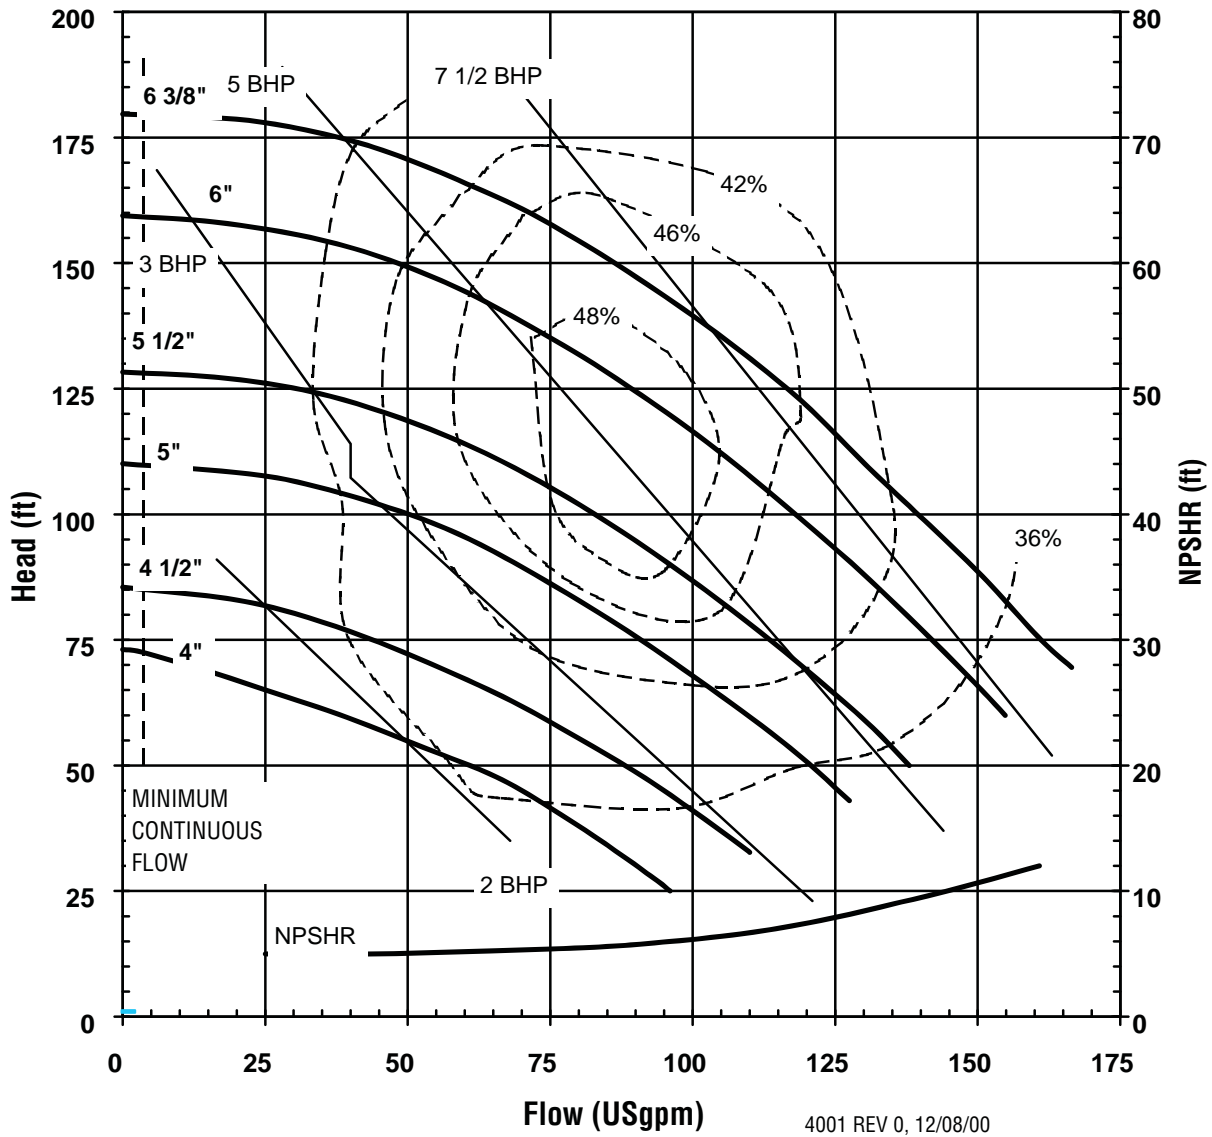

**UC SERIES
STANDARD HORIZONTAL
PERFORMANCE CURVE**

**MODEL UC1516
3500 rpm, 60 Hz
Suction: 1 1/2"
Discharge: 1"**

4001 REV 0, 12/08/00

**UC SERIES
STANDARD HORIZONTAL
PERFORMANCE CURVE**

**MODEL UC1516
1750 rpm, 60 Hz
Suction: 1 1/2"
Discharge: 1"**