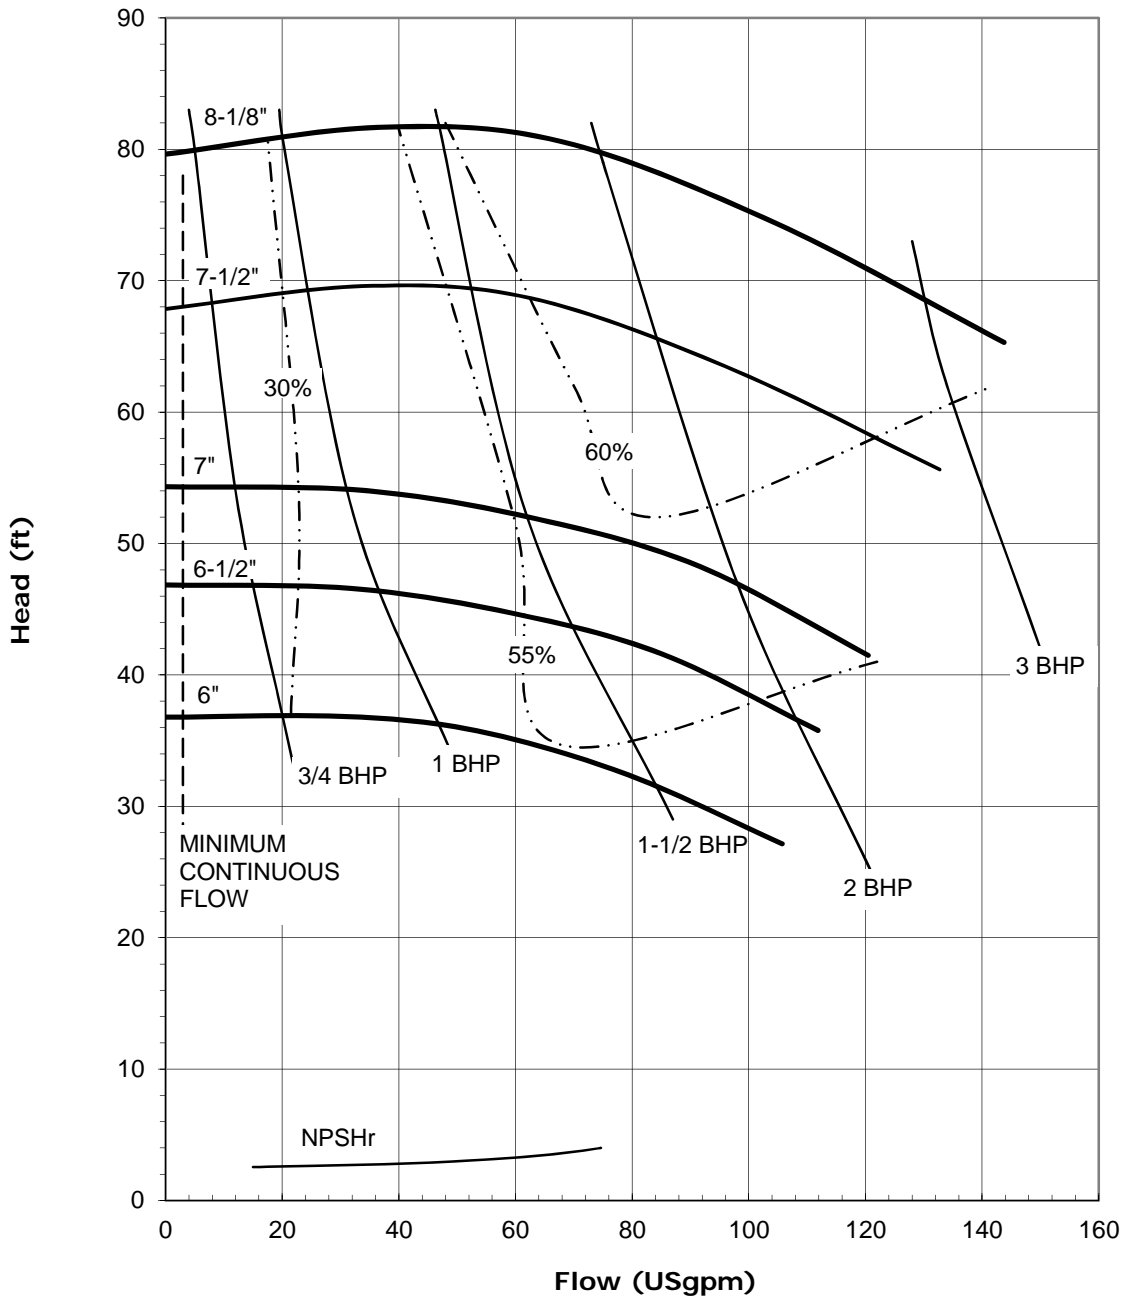

**MODEL UC1516
1450 rpm, 50 Hz
Suction: 1 1/2"
Discharge: 1"**

4004 REV 0
12/08/00

UC SERIES STANDARD HORIZONTAL PERFORMANCE CURVE

Model: 1518
3500 rpm, 60 Hz
Suction: 1-1/2"
Discharge: 1"

UC SERIES STANDARD HORIZONTAL PERFORMANCE CURVE

Model: 1518
1750 rpm, 60 Hz
Suction: 1-1/2"
Discharge: 1"

UC SERIES STANDARD HORIZONTAL PERFORMANCE CURVE

Model: 1518
2900 rpm, 50 Hz
Suction: 1-1/2"
Discharge: 1"

UC SERIES STANDARD HORIZONTAL PERFORMANCE CURVE