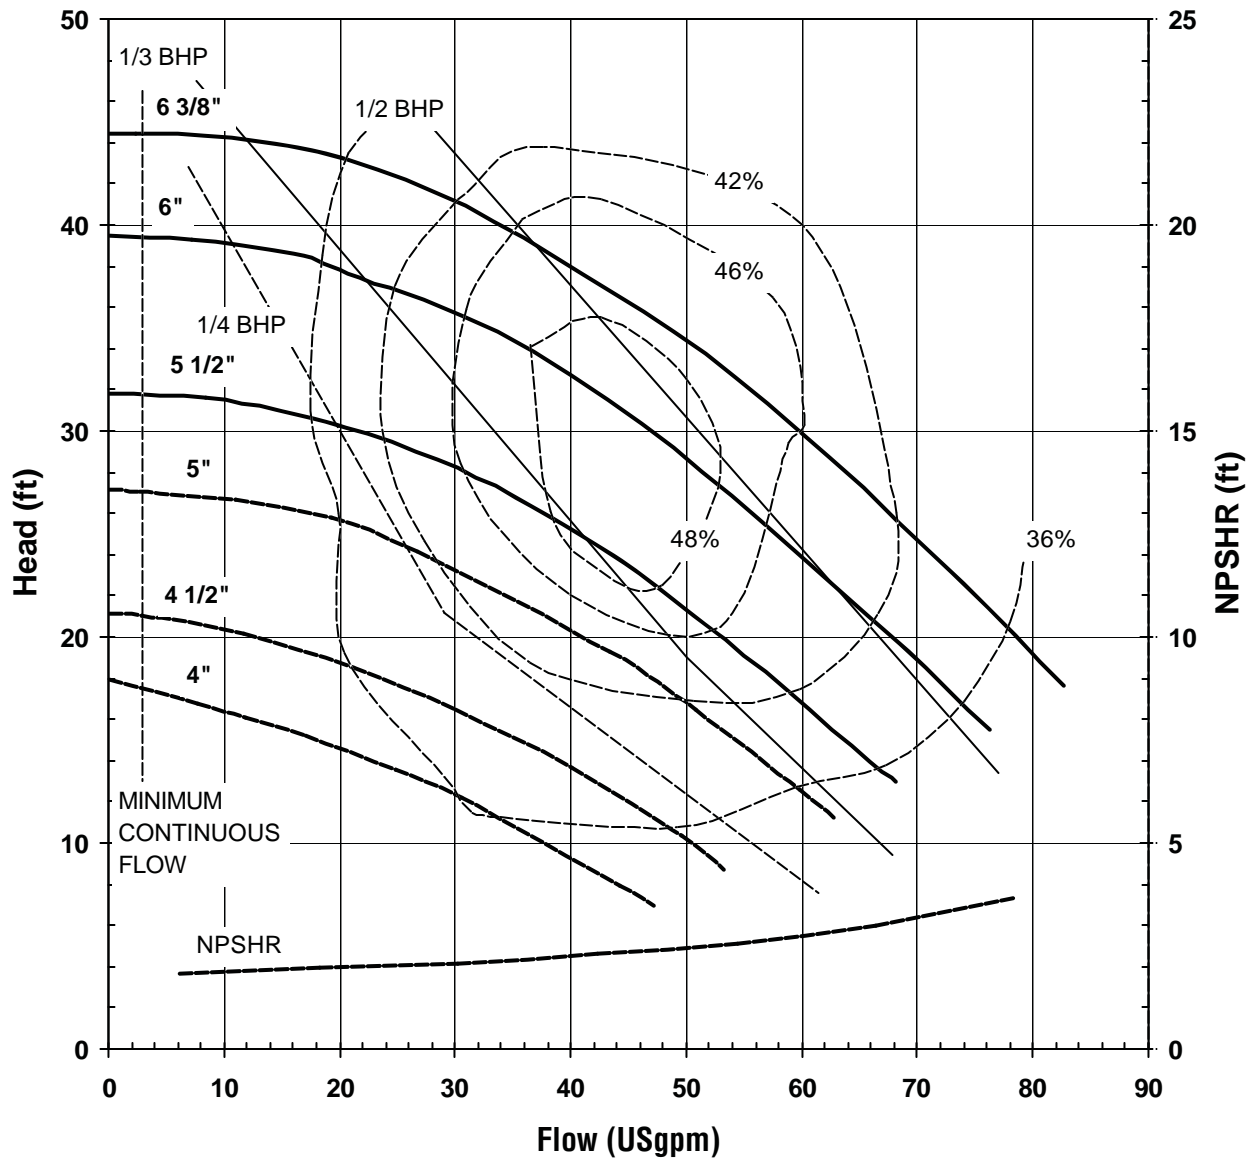

**UC SERIES
STANDARD HORIZONTAL
PERFORMANCE CURVE**

**MODEL UC1516
3500 rpm, 60 Hz
Suction: 1 1/2"
Discharge: 1"**

4001 REV 0, 12/08/00

**UC SERIES
STANDARD HORIZONTAL
PERFORMANCE CURVE**

**MODEL UC1516
1750 rpm, 60 Hz
Suction: 1 1/2"
Discharge: 1"**